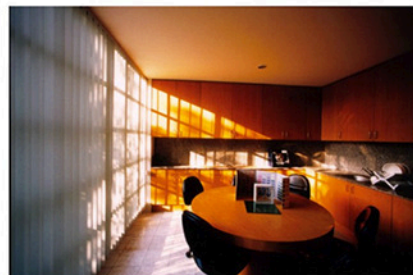

Located in Ngamwongwan district, the serene suburb of Bangkok, Design Concept office houses a reception area, conference rooms, private offices, a large open-plan studio and a pantry. This white, simple building has been designed to create a comfortable workplace by using the harmony of scale, natural light and surrounding nature. High-ceilings in the reception area and in the studio are flushed with natural light through the square-grid glass walls and clearstory. White walls and neutral color furniture are used to brighten and energize the interior.

to create a comfortable workplace by using natural light and surrounding nature.

ARCHITECTURE